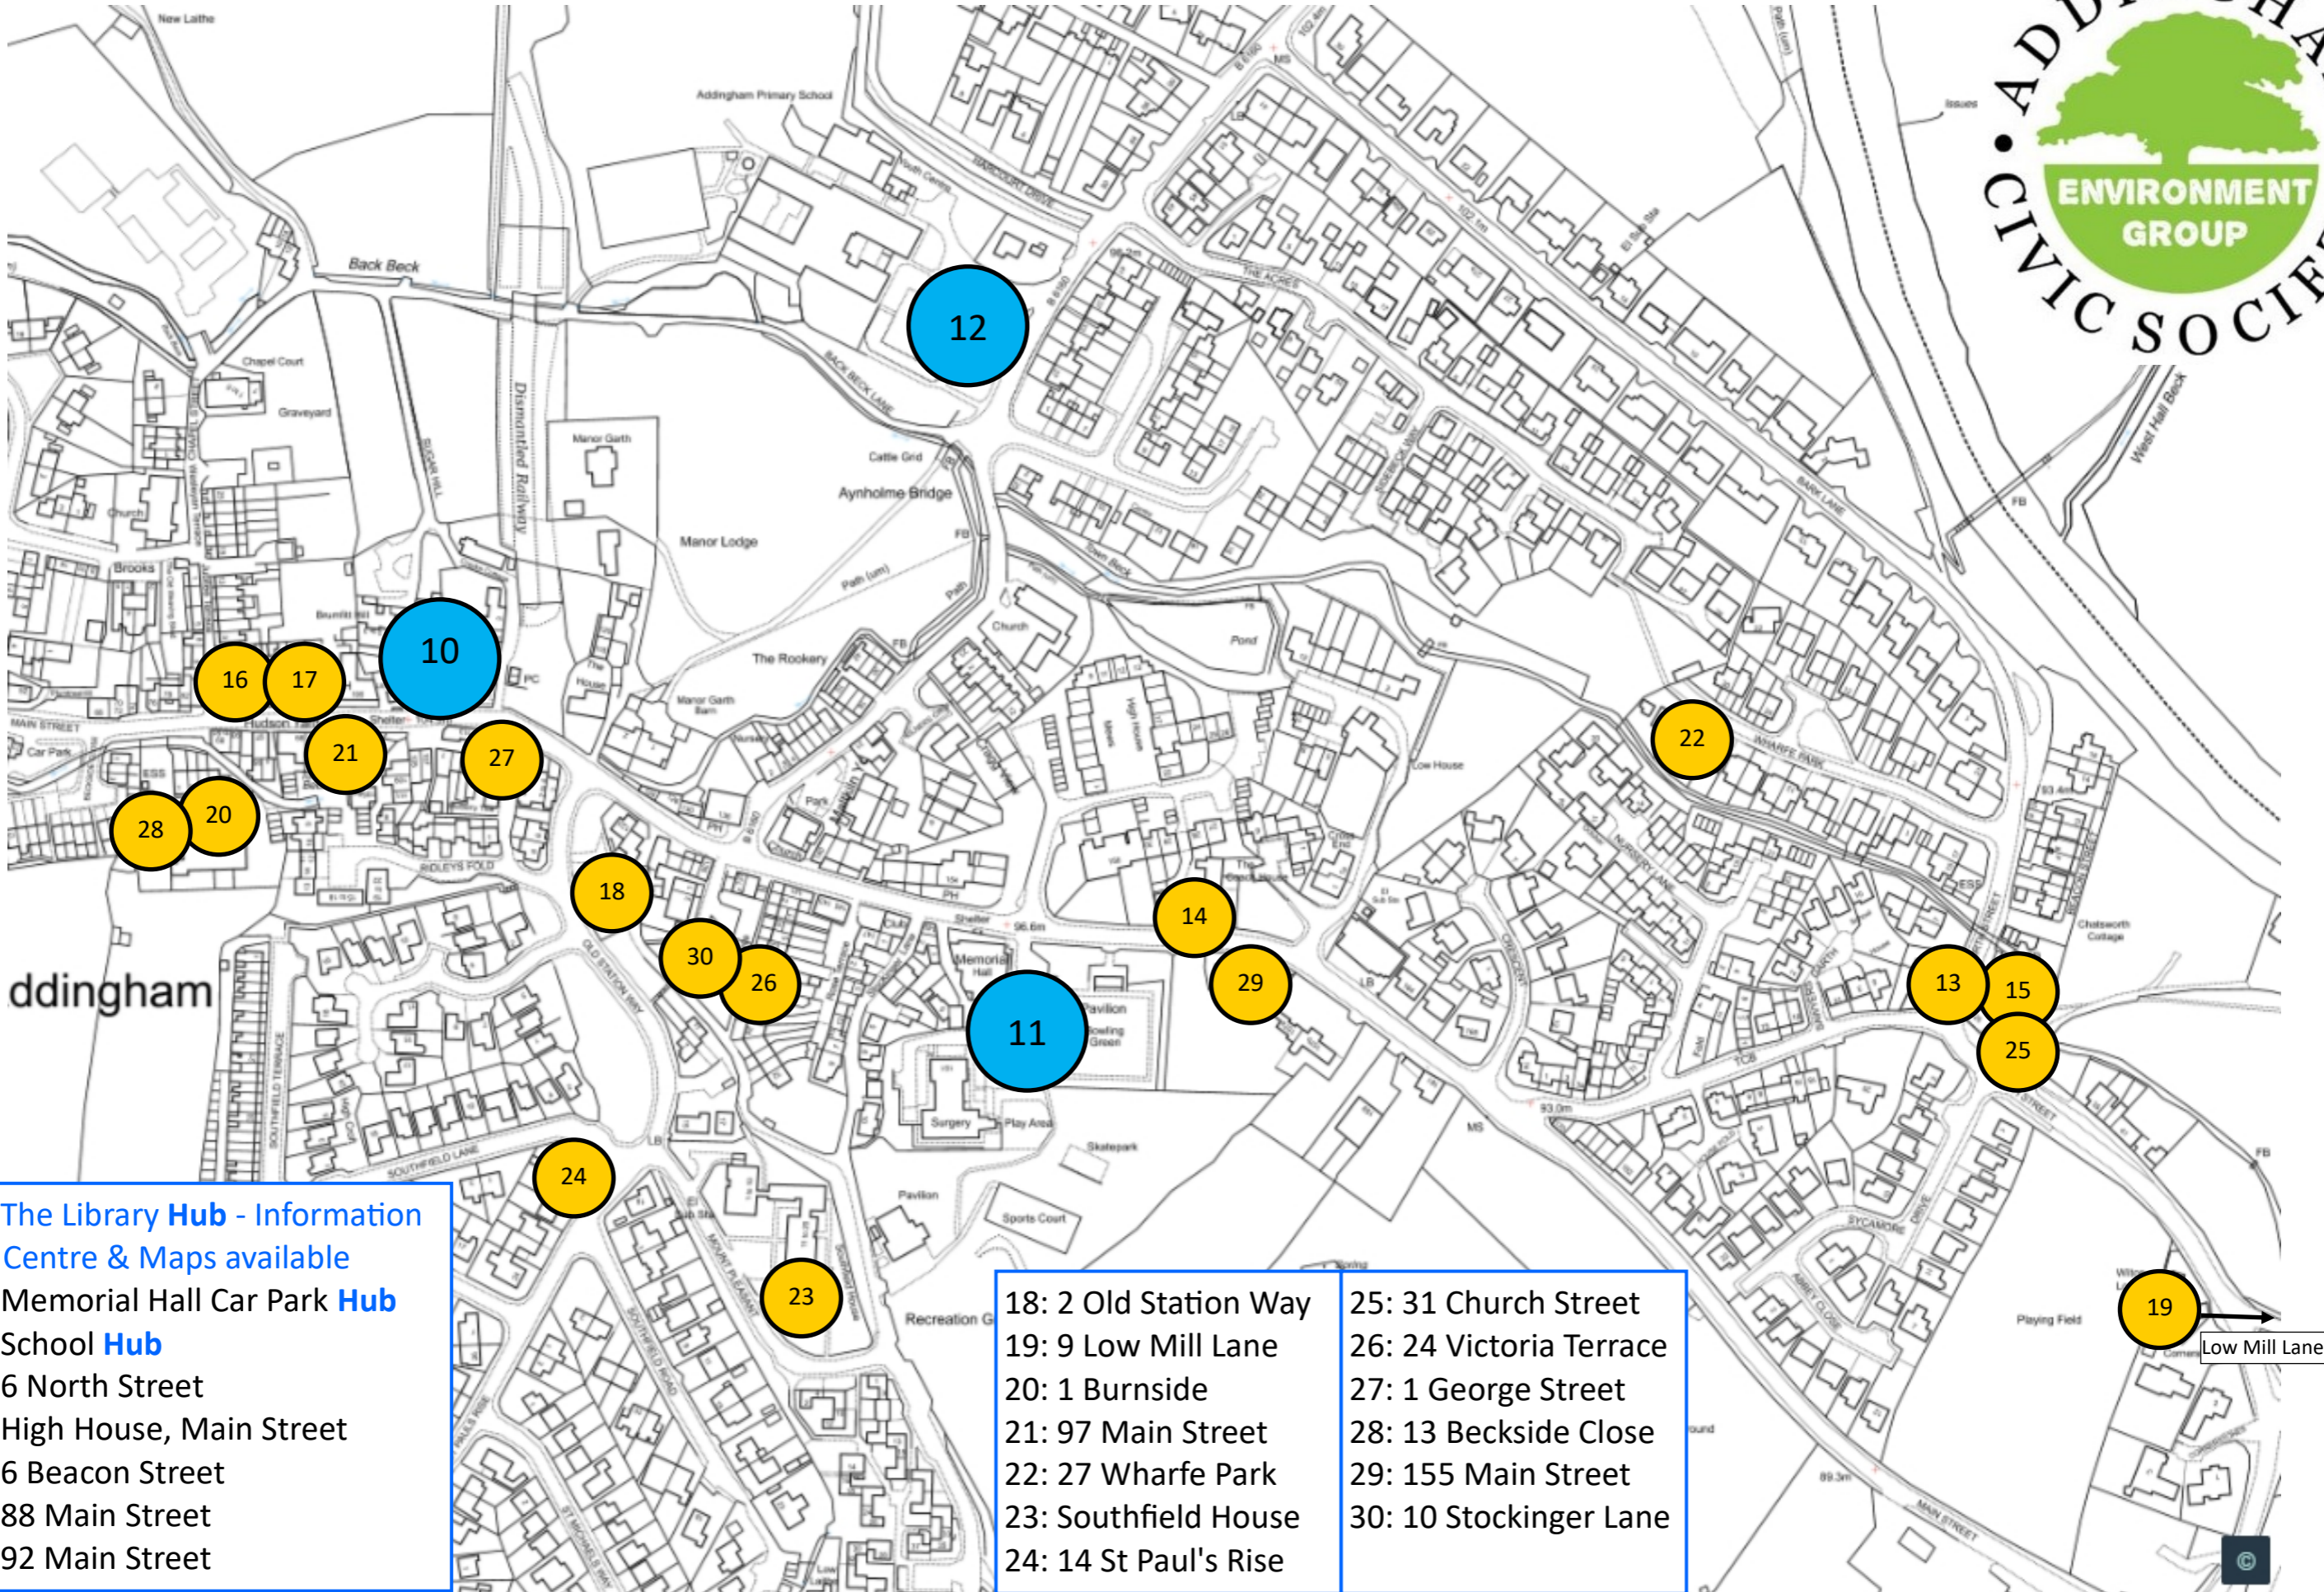

Addingham 2025 Jumble Trail : Sunday 4th May 10am - 2pm

- 1: 25 Green Lane
- 2: 23 Moor Park Drive
- 3: School Lane / path
- 4: 46b Main Street (2 Parry Barn)
- 5: 2 Green Lane
- 6: 26 Burns Hill

2025 Jumble Trail
Sunday 4th May
10am - 2pm

RECYCLE/REUSE/RESELL

100% will be raising funds for their chosen charity

Printed maps available from the Library Hub on the day.

Addingham 2025 Jumble Trail : Sunday 4th May 10am - 2pm

10: The Library **Hub** - Information Centre & Maps available
 11: Memorial Hall Car Park **Hub**
 12: School **Hub**
 13: 6 North Street
 14: High House, Main Street
 15: 6 Beacon Street
 16: 88 Main Street
 17: 92 Main Street

18: 2 Old Station Way	25: 31 Church Street
19: 9 Low Mill Lane	26: 24 Victoria Terrace
20: 1 Burnside	27: 1 George Street
21: 97 Main Street	28: 13 Becks Close
22: 27 Wharfe Park	29: 155 Main Street
23: Southfield House	30: 10 Stockinger Lane
24: 14 St Paul's Rise	

Low Mill Lane