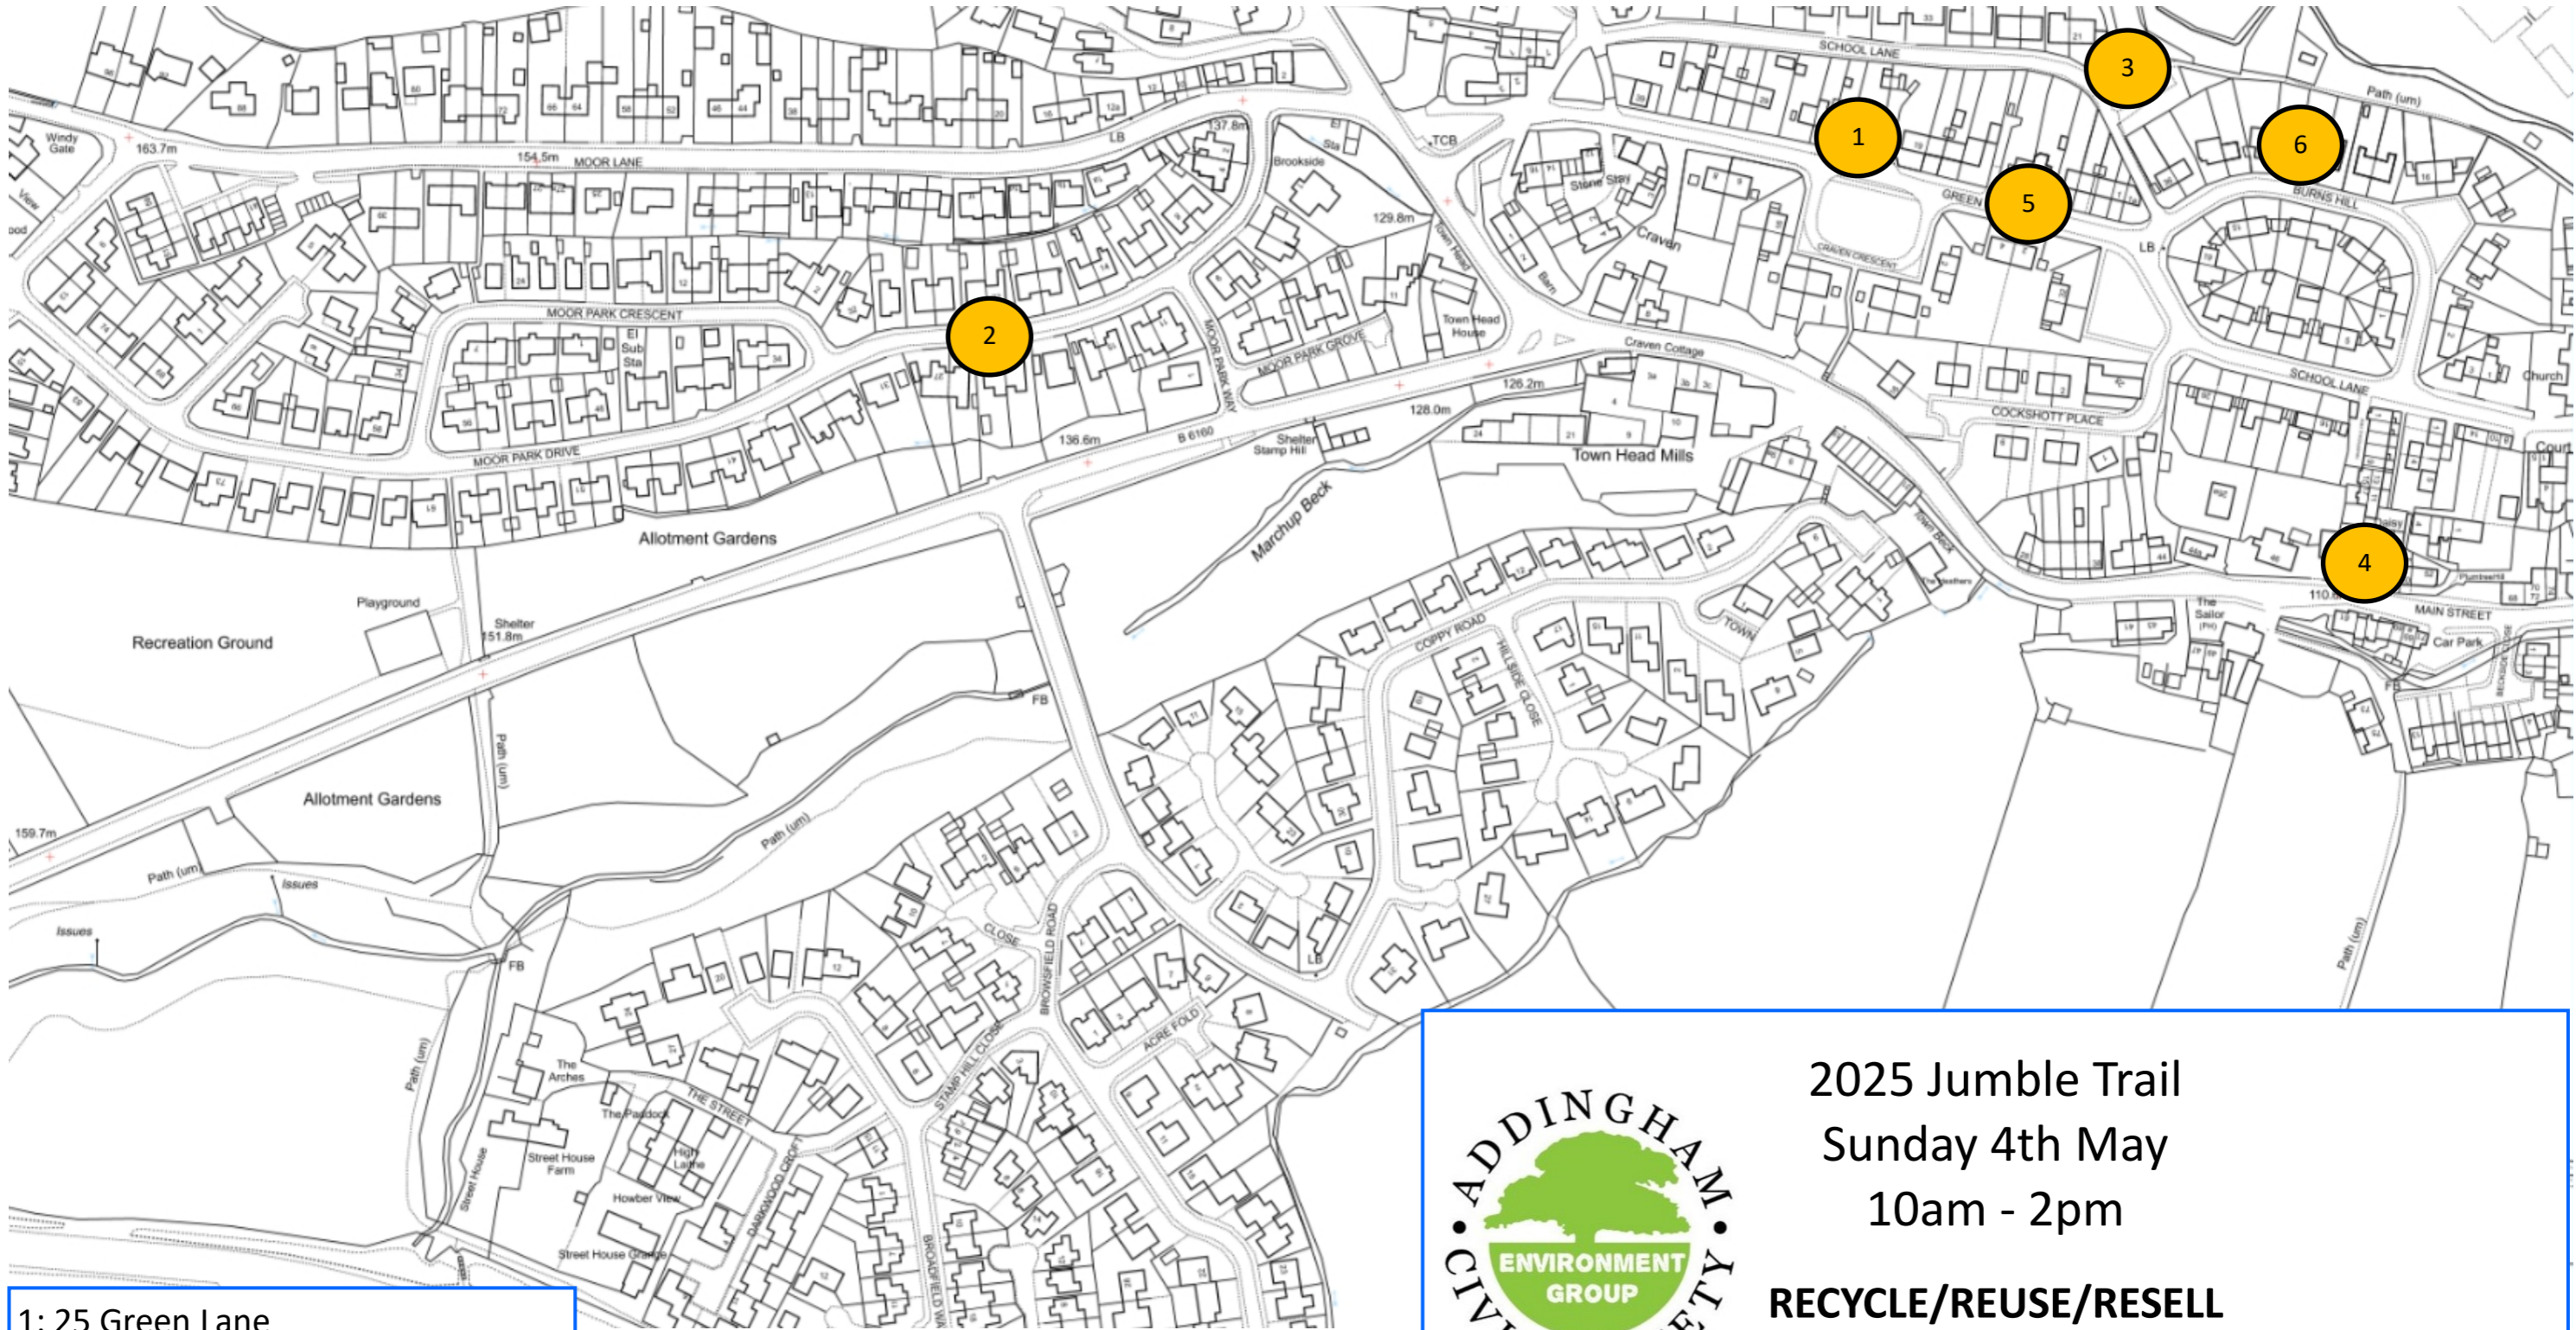

Addingham 2025 Jumble Trail : Sunday 4th May 10am - 2pm

- 1: 25 Green Lane
- 2: 23 Moor Park Drive
- 3: School Lane / path
- 4: 46b Main Street (2 Parry Barn)
- 5: 2 Green Lane
- 6: 26 Burns Hill

2025 Jumble Trail
Sunday 4th May
10am - 2pm

RECYCLE/REUSE/RESELL

100% will be raising funds for their chosen charity

Printed maps available from the Library Hub on the day.

Addingham 2025 Jumble Trail : Sunday 4th May 10am - 2pm

10: The Library **Hub** - Information Centre & Maps available
 11: Memorial Hall Car Park **Hub**
 12: School **Hub**
 13: 6 North Street
 14: High House, Main Street
 15: 6 Beacon Street
 16: 88 Main Street
 17: 92 Main Street

18: 2 Old Station Way	25: 31 Church Street
19: 9 Low Mill Lane	26: 24 Victoria Terrace
20: 1 Burnside	27: 1 George Street
21: 97 Main Street	28: 13 Becks Close
22: 27 Wharfe Park	29: 155 Main Street
23: Southfield House	30: 10 Stockinger Lane
24: 14 St Paul's Rise	

Low Mill Lane